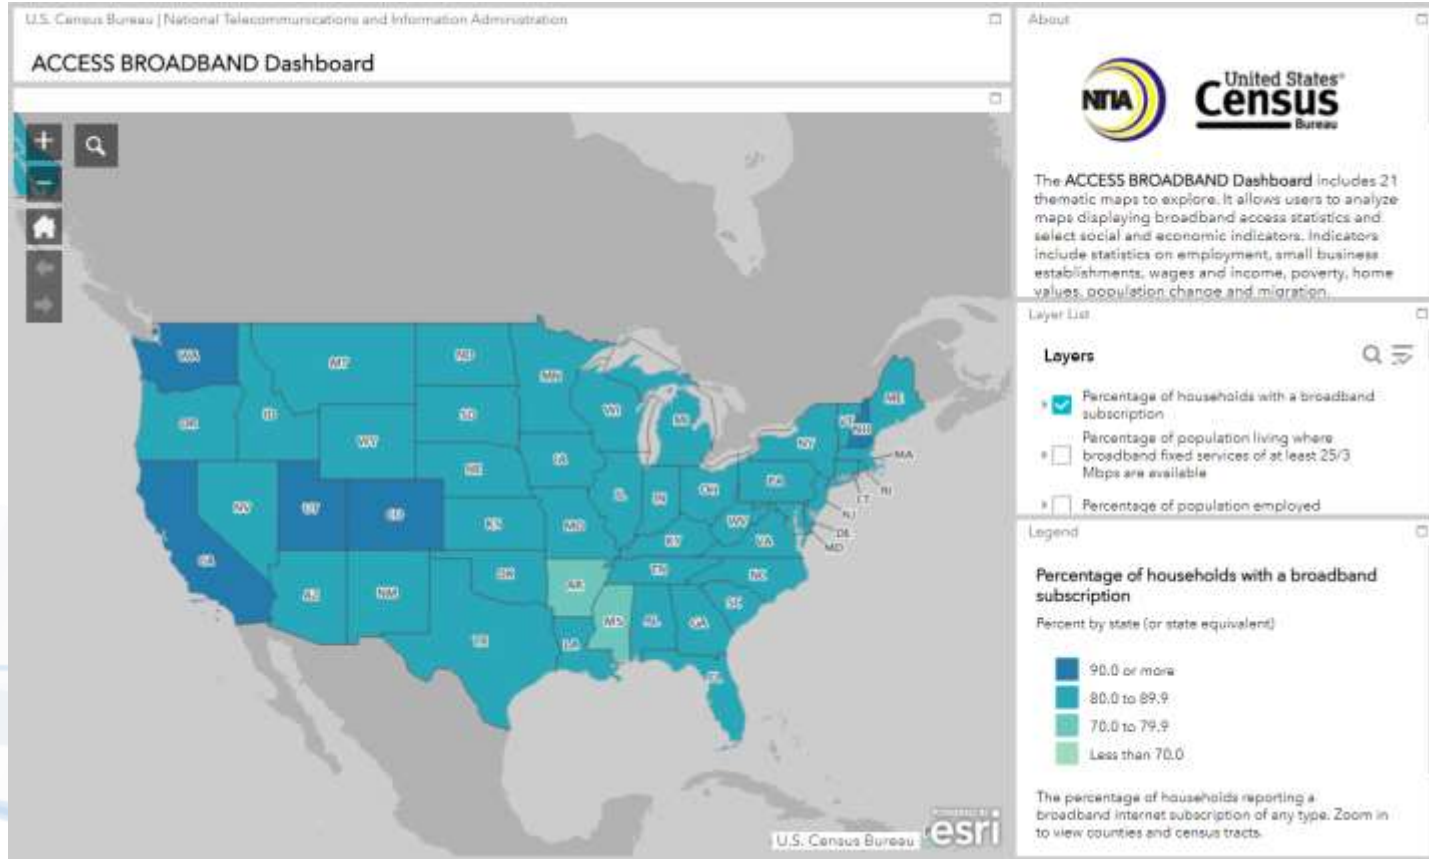

Emergency or Disaster Declaration

COVID-19 Pandemic

Emergency or Disaster Declaration

Basemap:

Zoom To: AK HI US

Gender Equity

Digital Equity

**Everyone
has a role!**