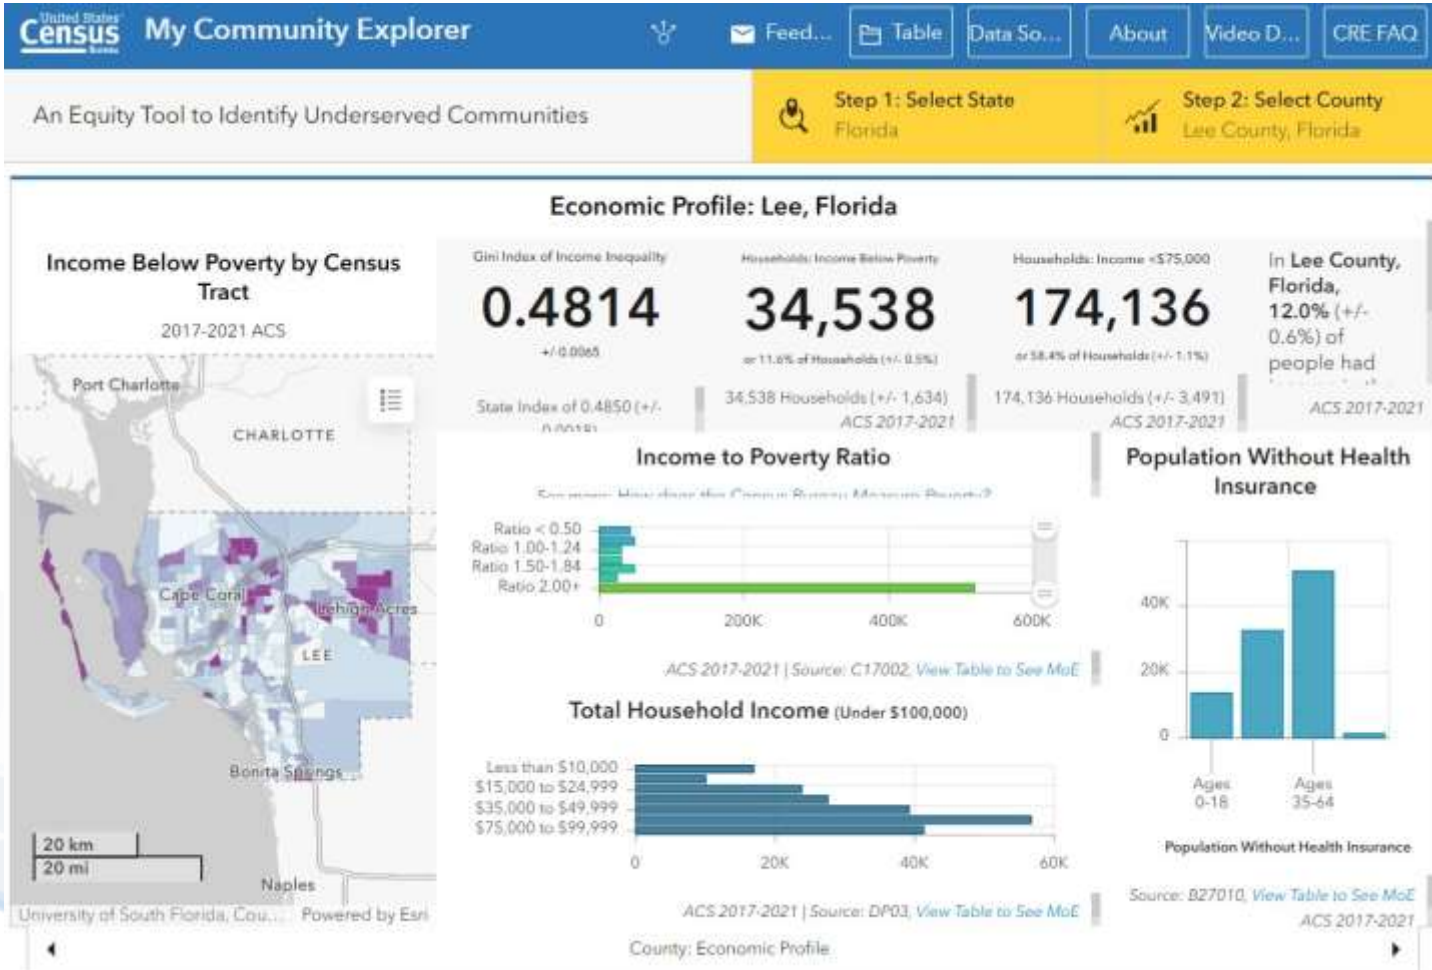

Health Security